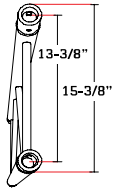

M390K Size: 15-3/8" (390mm) Overall Width
 Construction: 2" x .08" tube wall with 13/16" x .08" lacing spars
 Connection: Conical Connector system with Pins and R-Clips

M390K DUO

Item	Straights	(Inches)	Weight (lbs)	Price (\$)
BTK500	500mm Duo	19.69"	3.80	\$102.00
BTK1000	1000mm Duo	39.37"	7.60	\$128.00
BTK1500	1500mm Duo	59.06"	11.40	\$147.00
BTK2000	2000mm Duo	78.74"	15.20	\$160.00
BTK2500	2500mm Duo	98.43"	19.00	\$184.00
BTK3000	3000mm Duo	118.11"	22.80	\$212.00
BTK4000	4000mm Duo	157.48"	30.40	\$283.00
BTK5000	5000mm Duo	196.85"	38.00	\$350.00

Item	Junctions	Weight (lbs)	Price(\$)
HK19	2-Way Horizontal Corner 45°	7.50	\$160.00
HK20	2-Way Horizontal Corner 60°	7.50	\$160.00
HK21	2-Way Horizontal Corner 90°	6.61	\$122.00
HK22	2-Way Horizontal Corner 120°	6.61	\$122.00
HK23	2-Way Horizontal Corner 135°	6.61	\$122.00
HK31	3-Way Horizontal Corner 90° Leg Down	10.58	\$194.00
HK35	3-Way Horizontal Tee Piece	10.58	\$194.00
HK41	4-Way Horizontal Cross Piece	11.02	\$234.00
VK19	2-Way Vertical Corner 45°	7.50	\$160.00
VK20	2-Way Vertical Corner 60°	7.50	\$160.00
VK21	2-Way Vertical Corner 90°	6.61	\$122.00
VK22	2-Way Vertical Corner 120°	6.61	\$122.00
VK23	2-Way Vertical Corner 135°	6.61	\$122.00
VK31	3-Way Vertical Corner 90° Leg Down	10.58	\$194.00
VK36	3-Way Vertical Tee Piece	10.58	\$194.00
VK41	4-Way Vertical Cross Piece	11.02	\$234.00