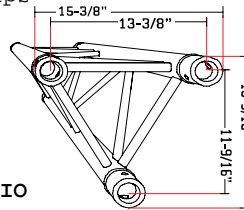

M390K Size: 15-3/8" (390mm) Overall Width
 Construction: 2" x .08" tube wall with 13/16" x .08" lacing spars
 Connection: Conical Connector system with Pins and R-Clips

M390K DUO

Item	Straights	(Inches)	Weight (lbs)	Price (\$)
BTK500	500mm Duo	19.69"	3.80	\$102.00
BTK1000	1000mm Duo	39.37"	7.60	\$128.00
BTK1500	1500mm Duo	59.06"	11.40	\$147.00
BTK2000	2000mm Duo	78.74"	15.20	\$160.00
BTK2500	2500mm Duo	98.43"	19.00	\$184.00
BTK3000	3000mm Duo	118.11"	22.80	\$212.00
BTK4000	4000mm Duo	157.48"	30.40	\$283.00
BTK5000	5000mm Duo	196.85"	38.00	\$350.00

Item	Junctions	Weight (lbs)	Price(\$)
HK19	2-Way Horizontal Corner 45°	7.50	\$160.00
HK20	2-Way Horizontal Corner 60°	7.50	\$160.00
HK21	2-Way Horizontal Corner 90°	6.61	\$122.00
HK22	2-Way Horizontal Corner 120°	6.61	\$122.00
HK23	2-Way Horizontal Corner 135°	6.61	\$122.00
HK31	3-Way Horizontal Corner 90° Leg Down	10.58	\$194.00
HK35	3-Way Horizontal Tee Piece	10.58	\$194.00
HK41	4-Way Horizontal Cross Piece	11.02	\$234.00
VK19	2-Way Vertical Corner 45°	7.50	\$160.00
VK20	2-Way Vertical Corner 60°	7.50	\$160.00
VK21	2-Way Vertical Corner 90°	6.61	\$122.00
VK22	2-Way Vertical Corner 120°	6.61	\$122.00
VK23	2-Way Vertical Corner 135°	6.61	\$122.00
VK31	3-Way Vertical Corner 90° Leg Down	10.58	\$194.00
VK36	3-Way Vertical Tee Piece	10.58	\$194.00
VK41	4-Way Vertical Cross Piece	11.02	\$234.00

M390K TRIO

Item	Straights	(Inches)	Weight (lbs)	Price (\$)
STK500	500mm Trio	19.69"	5.45	\$155.00
STK1000	1000mm Trio	39.37"	10.90	\$198.00
STK1500	1500mm Trio	59.06"	16.35	\$219.00
STK2000	2000mm Trio	78.74"	21.80	\$234.00
STK2500	2500mm Trio	98.43"	27.25	\$273.00
STK3000	3000mm Trio	118.11"	32.70	\$298.00
STK4000	4000mm Trio	157.48"	43.60	\$412.00
STK5000	5000mm Trio	196.85"	54.50	\$464.00