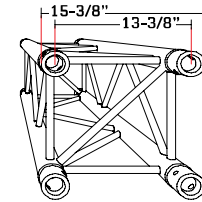

M390K QUATRO

Item	Straights	(Inches)	Weight (lbs)	Price ($)
QTK500	500mm Quatro	19.69"	7.15	$205.00
QTK1000	1000mm Quatro	39.37"	14.30	$262.00
QTK1500	1500mm Quatro	59.06"	21.45	$302.00
QTK2000	2000mm Quatro	78.74"	28.60	$334.00
QTK2500	2500mm Quatro	98.43"	35.75	$390.00
QTK3000	3000mm Quatro	118.11"	42.90	$425.00
QTK4000	4000mm Quatro	157.48"	57.20	$514.00
QTK5000	5000mm Quatro	196.85"	71.50	$600.00

Item	Junctions	Weight (lbs)	Price($)
QCK19	2-Way Corner 45°	24.69	$303.00
QCK20	2-Way Corner 60°	24.69	$303.00
QCK21	2-Way Corner 90°	19.62	$262.00
QCK22	2-Way Corner 120°	19.62	$262.00
QCK23	2-Way Corner 135°	19.62	$262.00
QLK30	3-Way Corner 90°	25.13	$339.00
QCK41	4-Way Cross Piece	31.75	$430.00
QCK51	5-Way Cross Leg Down	39.90	$514.00
QLK40	4-Way Tee Piece Leg Down	31.75	$430.00
QTK35	3-Way Tee Piece	24.69	$339.00

Item	Circles & Plates	Weight (lbs)	Price ($)
CQK01	Curved Piece Quatro - 1m unit	14.30	$382.00
KBPQ	QuickTruss M390K Base Plate Quatro	3.97	$147.00
KWPQ	QuickTruss M390K Wall Plate Quatro	3.97	$147.00

All M390K QUATRO components include one (1) CON 17 Connection

M390K ACCESSORIES

Item	Straights	Weight (lbs)	Price ($)
CC B	Conical Connector B	0.55	$7.00
P B	Pin B with Hole	0.22	$1.75
SRP B	Safety R Pin B	0.02	$0.35
CON12	Connection B Complete Set - Trio	3.31	$33.00
CON16	Connection B Complete Set - Duo	2.20	$22.00
CON17	Connection B Complete Set - Quatro	4.19	$45.00

All prices exclude any applicable taxes and discounts.